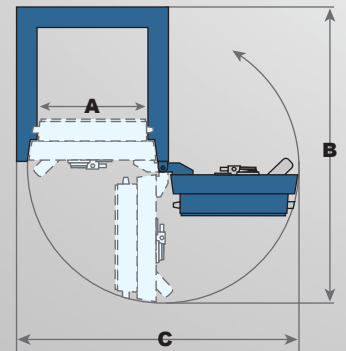

Interior Fitting: Adjustable removable shelves. A hole for an alarm system connection - optional.

BULLION TL-30

U.L. APPROVED TL-30

High protection against concentrated attacks with mechanical and electrical tools.

-  Glass Plate Relocking Protection
-  Multi Layered Structure
-  Reinforced Bolt Cylinders
-  4-Way Bolts Engagement
-  Special Alloy Grid
-  Double Locking Protection

Model	Inside Dimensions			Outside Dimensions			Volume CuFt	Weight* Lbs	Door Swing			Shelves
	H	W	D	H	W	D			A	B	C	
BU251816	25	18	16	31.25	24.25	27.25	4.2	1230	18	50	44.5	1
BU352120	35	21	20	41.25	27.25	31.25	8.5	1820	21	57	50.5	1
BU352420	35	24	20	41.25	30.25	31.25	9.7	1940	24	60	56.5	1
BU452120	45	21	20	51.25	27.25	31.25	10.9	2160	21	57	50.5	2
BU452420	45	24	20	51.25	30.25	31.25	12.5	2300	24	60	56.5	2
BU552120	55	21	20	61.25	27.25	31.25	13.4	2500	21	57	50.5	3
BU552420	55	24	20	61.25	30.25	31.25	15.3	2660	24	60	56.5	3
BU602120	60	21	20	66.25	27.25	31.25	14.6	2670	21	57	50.5	3
BU602124	60	21	24	66.25	27.25	35.25	17.5	2910	21	61	50.5	3
BU652818	65	28	18	71.25	34.25	29.25	19.0	3270	28	62	64.5	4
BU723626	72	36	26	78.25	42.25	37.25	39.0	4710	36	78	80.5	4

- * Weight Tolerance - 5%.
- ** Dimensions Tolerance - ±0.5".
- *** Add 2" to outside depth for 3-Spokes Operating Handle.
- **** Add 3.55" to outside depth for Pull-Handle.

Colors:

Add Ons:

- Left Swing - Optinal - No charge
- Preparation (only) for movement time-lock - No charge - By Request
- Custome interior secured compartments - By Request
- Additional shelves - By Request