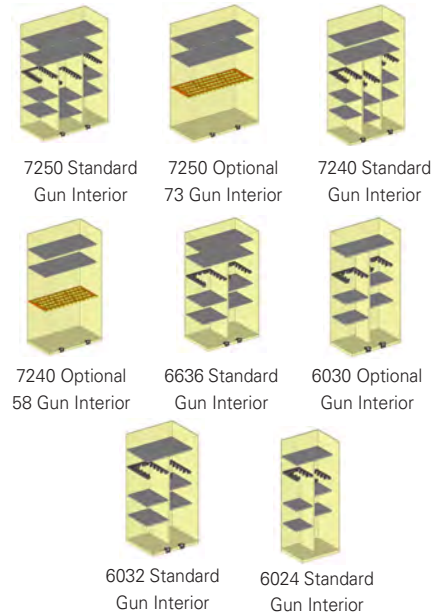

### HARDWARE COLORS

### BFX SERIES CONSTRUCTION

11 GA outer steel shell with 12 GA inner steel liner totaling approx. ¼" steel barrier

BFX6636 shown in NEW High Gloss/Textured Black Diamond with chrome hardware

**ACTIVE 4X**  
LOCKING SYSTEM

Model	Outside Dimension H" x W" x D"	Inside Dimension H" x W" x D"	Door Clearance H" x W"	Door Thickness	Body Thickness	Interior Capacity	Weight	Lock Type
BFX7250	71-¼ x 50 x 28	65-¾ x 46 x 21	63-¾ x 42-¾	4-⅝ / ⅜	2	14-14-14-28-42 + 2 Gun or 73 + 2 Gun	1,789 lbs.	See pg. 52
BFX7240	71-¼ x 40 x 26	65-¾ x 36 x 19-½	63-¾ x 32-¾	4-¾ / ½	2	12-12-12-24-36 + 2 Gun or 58 + 2 Gun	1,585 lbs.	See pg. 52
BFX6636	65-¼ x 36 x 26	61-¾ x 32 x 19-¾	57-¾ x 28-¾	4-¾ / ½	2	12-12-24 + 2 Gun	1,319 lbs.	See pg. 52
BFX6030	59-¼ x 30 x 26	53 x 26 x 19-½	51-¾ x 22-¾	4-¾ / ½	2	11-11-22 + 2 Gun	1,086 lbs.	See pg. 52
BFX6032	59-¼ x 30 x 21	53 x 26 x 14	51-¾ x 22-¾	4-¾ / ½	2	9-9-18 + 2 Gun	915 lbs.	See pg. 52
BFX6024	59-¼ x 24 x 21	53 x 20 x 14	51-¾ x 16-¾	4-⅝ / ⅜	2	8-8-16 Gun + 1 Gun	720 lbs.	See pg. 52