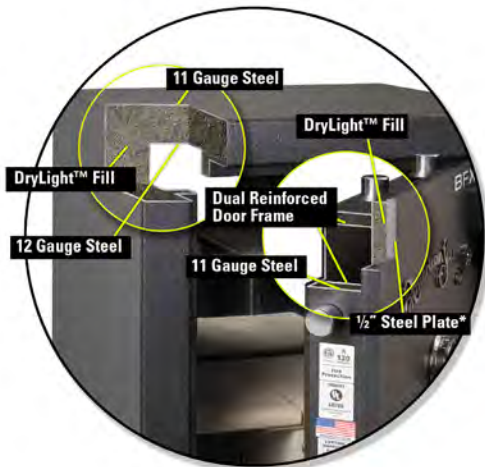

GUN SAFES

THE BFX SERIES GUN SAFES - 120 MINUTE FIRE

SECURITY

- Active 4X locking system:
  1. ¼" hardplate and a top-rated hardened disc defeats lock attacks
  2. Spring loaded relock mechanism
  3. Gear cam housing with precision engineered lock bolt protection
- Four-way active bolt work (BFX6024 has two-way bolt work)
- U.L. Level I RSC burglary classification
- 10, 14, and 16 massive 1½" chrome plated bolts
- Anchor holes provided

WARRANTY

- 5-year parts and labor warranty when purchased with a factory installed American Security lock
- Special lifetime warranty for damage from burglary attempts and fire

FIRE PROTECTION

- Seamless DryLight® fill
- 120-minute Intertek verified fire rating
- Dual door seals to protect against fire and smoke

FUNCTIONALITY

- Industry's most flexible interior
- Door organizer
- Storage for two long guns on door (1 on BFX6024)
- Spy-proof, key-locking dial with decorative five-spoke handle and a convenient pull handle. (BFX6024 offers a tri-spoke handle and does not come with a pull handle)
- Mirrored back wall for added interior visibility
- AC power outlet with removable cord
- LED light kit

HIGH GLOSS COLORS

TEXTURED COLORS

HIGH GLOSS/TEXTURED COLOR

HARDWARE COLORS

BFX SERIES CONSTRUCTION

11 GA outer steel shell with 12 GA inner steel liner totaling approx. ¼" steel barrier

BFX6636 shown in NEW High Gloss/Textured Black Diamond with chrome hardware