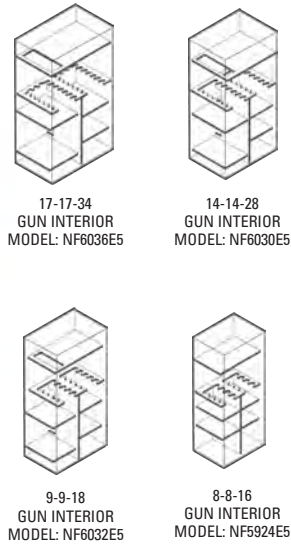

### FUNCTIONALITY

- Industry's most flexible interior
- Door organizer
- Storage for two long guns on door (1 on NF5924E5)
- AC power outlet with removable cord

### COLOR(S):

Gunmetal gray (GY) with black nickel hardware (LTN)

Dimensions listed are exterior dimensions. Add 3" to overall depth for lock and handle.

### NF SERIES CONSTRUCTION

Model	Outside Dimension H" x W" x D"	Inside Dimension H" x W" x D"	Door Clearance H" x W"	Door Thickness	Body Thickness	Interior Capacity	Weight	Lock Type
NF6036E5	59 x 36 x 26	53-1/2 x 31-5/8 x 18-1/4	52 x 28-3/4	4-1/4 / 1/4	2-3/16"	17-17-34 + 2 Gun	977 lbs.	ESL5
NF6030E5	59 x 30 x 26	53-1/2 x 25-5/8 x 18-1/4	52 x 22-3/4	4-1/4 / 1/4	2-3/16"	14-14-28 + 2 Gun	788 lbs.	ESL5
NF6032E5	59 x 30 x 21	53-1/2 x 25-5/8 x 13-1/4	52 x 28-3/4	4-1/4 / 1/4	2-3/16"	9-9-18 + 2 Gun	761 lbs.	ESL5
NF5924E5	59 x 24 x 18	53-1/2 x 19 x 10	52 x 16-3/4	4-1/4 / 1/4	2-3/16"	8-8-16 Gun + 1 Gun	600 lbs.	ESL5