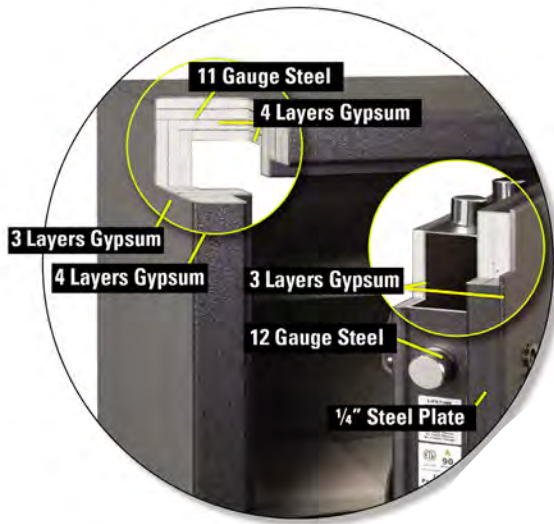

### FIRE PROTECTION

- Lined with three to four layers of drywall
- 90-minute Intertek verified fire rating
- Dual door seals to protect against fire and smoke

### FUNCTIONALITY

- Industry's most flexible interior
- Door organizer
- Storage for two long guns on door (1 on NF5924E5)
- AC power outlet with removable cord

### COLOR(S):

Gunmetal gray (GY) with black nickel hardware (LTN)

Dimensions listed are exterior dimensions. Add 3" to overall depth for lock and handle.

### NF SERIES CONSTRUCTION

Model	Outside Dimension H" x W" x D"	Inside Dimension H" x W" x D"	Door Clearance H" x W"	Door Thickness	Body Thickness	Interior Capacity	Weight	Lock Type
NF6036E5	59 x 36 x 26	53-1/2 x 31-5/8 x 18-1/4	52 x 28-3/4	4-1/4 / 1/4	2-3/16"	17-17-34 + 2 Gun	977 lbs.	ESL5
NF6030E5	59 x 30 x 26	53-1/2 x 25-5/8 x 18-1/4	52 x 22-3/4	4-1/4 / 1/4	2-3/16"	14-14-28 + 2 Gun	788 lbs.	ESL5
NF6032E5	59 x 30 x 21	53-1/2 x 25-5/8 x 13-1/4	52 x 28-3/4	4-1/4 / 1/4	2-3/16"	9-9-18 + 2 Gun	761 lbs.	ESL5
NF5924E5	59 x 24 x 18	53-1/2 x 19 x 10	52 x 16-3/4	4-1/4 / 1/4	2-3/16"	8-8-16 Gun + 1 Gun	600 lbs.	ESL5