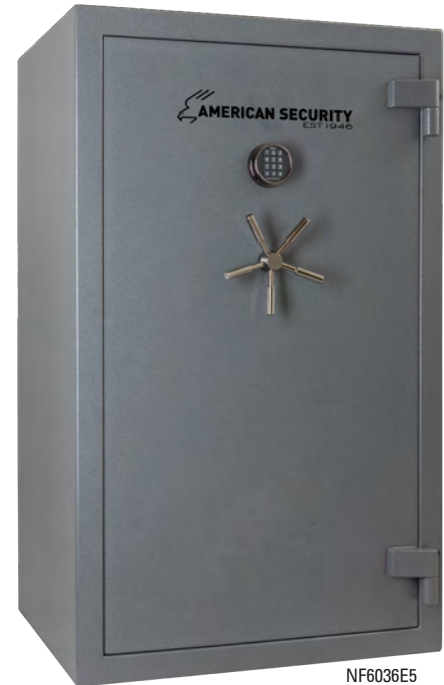

GUN SAFES

NF SERIES - 90 MINUTE FIRE

The American Security® NF Gun Safe offers both superior performance and value. For burglary protection, it has a stout 1/4"-thick steel plate in the door. For fire protection, it is lined with 3 to 4 layers of drywall that are strategically engineered for optimal fire protection. This enables the NF Gun Safe to pass a verified 90-minute fire test at Intertek, an independent testing laboratory.

SECURITY

- Four-way bolt work
- U.L. Level I RSC burglary classification (1-man, 5-minute test. Utilizes tools typically found in a household)
- 14 massive 1-1/2" chrome plated bolts
- Anchor holes provided
- U.L.-Listed ESL5 electronic lock with illuminated keypad
- Decorative five-spoke handle

FIRE PROTECTION

- Lined with three to four layers of drywall
- 90-minute Intertek verified fire rating
- Dual door seals to protect against fire and smoke

FUNCTIONALITY

- Industry's most flexible interior
- Door organizer
- Storage for two long guns on door (1 on NF5924E5)
- AC power outlet with removable cord

COLOR(S):

Gunmetal gray (GY) with black nickel hardware (LTN)

Dimensions listed are exterior dimensions. Add 3" to overall depth for lock and handle.

NF SERIES CONSTRUCTION

Model	Outside Dimension H" x W" x D"	Inside Dimension H" x W" x D"	Door Clearance H" x W"	Door Thickness	Body Thickness	Interior Capacity	Weight	Lock Type
NF6036E5	59 x 36 x 26	53-1/2 x 31-5/8 x 18-1/4	52 x 28-3/4	4-1/4 / 1/4	2-3/16"	17-17-34 + 2 Gun	977 lbs.	ESL5
NF6030E5	59 x 30 x 26	53-1/2 x 25-5/8 x 18-1/4	52 x 22-3/4	4-1/4 / 1/4	2-3/16"	14-14-28 + 2 Gun	788 lbs.	ESL5
NF6032E5	59 x 30 x 21	53-1/2 x 25-5/8 x 13-1/4	52 x 28-3/4	4-1/4 / 1/4	2-3/16"	9-9-18 + 2 Gun	761 lbs.	ESL5
NF5924E5	59 x 24 x 18	53-1/2 x 19 x 10	52 x 16-3/4	4-1/4 / 1/4	2-3/16"	8-8-16 Gun + 1 Gun	600 lbs.	ESL5