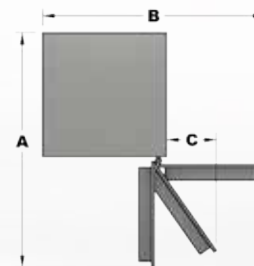

FV 132

FV 151

FV 137

Combo or Electronic locks available

1 YEAR WARRANTY

60 Minute Protection

Compare to: Amsec - FS series / Hollon - HS series / Gardall - MS series

Model	Outside HxWxD	Inside HxWxD	Weight (lbs)	CIC	Dim A	Dim B	**Dim C	Clear Door Opening
FV 132	11 3/4" x 16 1/2" x 14"	8" x 12 3/8" x 9 1/4"	73	916	29 5/8"	31 1/8"	10 3/4"	8" x 12 3/8"
FV 137	13 7/8" x 19 5/16" x 16 3/4"	9 1/8" x 14 7/8" x 12"	115	1628	34 7/8"	36 1/4"	11 1/2"	9 1/8" x 14 7/8"
FV 151	19 1/4" x 13 3/4" x 16 3/4"	14 7/8" x 9 1/4" x 12"	113	1651	29 3/8"	25 1/4"	8"	14 7/8" x 9 1/4"

Model	Outside HxWxD	Inside HxWxD	Weight (lbs)	CIC	Dim A	Dim B	**Dim C	Clear Door Opening
FV 261	21 5/8" x 19 3/4" x 18 1/2"	16" x 14 1/8" x 12 1/8"	196	2740	36 3/4"	36 3/4"	12 1/8"	16" x 14 1/8"
FV 275	27 13/16" x 20 7/8" x 20"	21 1/4" x 18" x 13 1/2"	254	5164	39 1/2"	39"	12 1/2"	21 1/4" x 15 1/4"
FV 288	32" x 23 1/4" x 20"	26" x 17 1/4" x 13 1/2"	357	6054	42 1/8"	44"	12 3/4"	26 1/8" x 17 1/2"
FV 2100	36 1/2" x 23 5/8" x 20 3/4"	31" x 17 1/2" x 14 5/8"	404	7798	42 5/8"	43 5/8"	13 5/8"	31" x 17 1/2"
FV 2120	44" x 27 9/16" x 24 3/4"	36 3/8" x 20 3/4" x 18"	605	13586	50 1/2"	51 5/8"	13 1/2"	36 3/8" x 20 3/4"