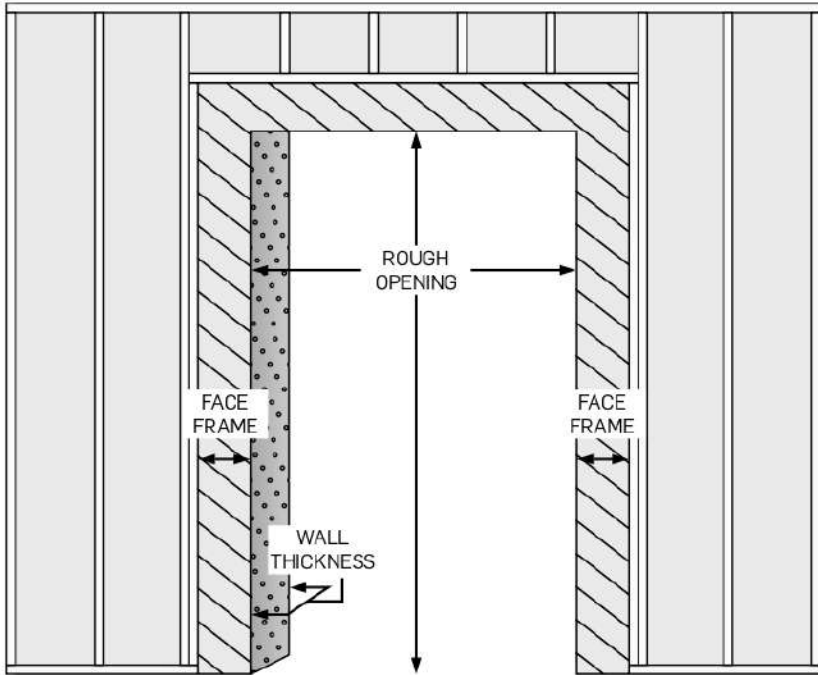

VAULT DOOR: IN OR OUT-SWING

5/8" DOOR EDGE THICKNESS

19 LOCKING BOLTS

FIRE RATING: N/A

3/16"

FACE FRAME THICKNESS

Distressed Finish, In-Swing with Left-Swing Faux Crane-Hinge

AR500 STEEL.....Optional
STAINLESS STEEL.....Optional
PULL HANDLE.....Included
HINGE PLACEMENT.....Left or Right
SWING.....In or Out
LIMITED LIFETIME WARRANTY.....Included

VAULT DOOR SPECS				
Size	Rough Opening	H x W INCLUDING FRAME	Weight	Bolts
8240	82" x 40"	85" x 45"	1,310 Lbs.	19 IN/240UT
8248	82" x 48"	85" x 56"	1,580 Lbs.	19 IN/240UT
9640	96" x 40"	99" x 45"	1,525 Lbs.	23 IN/260UT
9648	96" x 48"	99" x 56"	1,840 Lbs.	23 IN/260UT

VAULT DOOR FAQ'S

ATTENTION: Accurate measurements of the rough opening, wall thickness, and face frame clearance are the customer's responsibility to ensure a secure fit and maximum protection. *Replacement parts due to incorrect measurements will incur additional charges.*

ROUGH OPENINGS MEASUREMENTS		
Size	HEIGHT	WIDTH
8240	82"	40"
8248	82"	48"
9640	96"	40"
9648	96"	48"

OUT-SWING HINGES

IN-SWING HINGES

1. ROUGH OPENING

Measure Height & Width of the Rough Opening.
For Maximum Security and Fire Protection mount door directly to concrete wall.
Remove wood framing and imperfections, leave smooth concrete only.