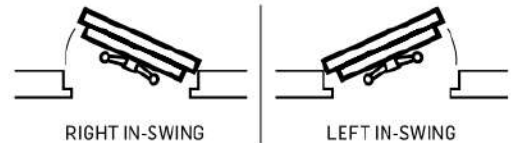

VAULT DOOR SPECS				
Size	Rough Opening	H x W INCLUDING FRAME	Weight	Bolts
8240	82" x 40"	85" x 45"	1,310 Lbs.	19 IN/240UT
8248	82" x 48"	85" x 56"	1,580 Lbs.	19 IN/240UT
9640	96" x 40"	99" x 45"	1,525 Lbs.	23 IN/260UT
9648	96" x 48"	99" x 56"	1,840 Lbs.	23 IN/260UT

VAULT DOOR FAQ'S

ATTENTION: Accurate measurements of the rough opening, wall thickness, and face frame clearance are the customer's responsibility to ensure a secure fit and maximum protection. *Replacement parts due to incorrect measurements will incur additional charges.*

ROUGH OPENINGS MEASUREMENTS		
Size	HEIGHT	WIDTH
8240	82"	40"
8248	82"	48"
9640	96"	40"
9648	96"	48"

OUT-SWING HINGES

IN-SWING HINGES

1. ROUGH OPENING

Measure Height & Width of the Rough Opening.
For Maximum Security and Fire Protection mount door directly to concrete wall.
Remove wood framing and imperfections, leave smooth concrete only.