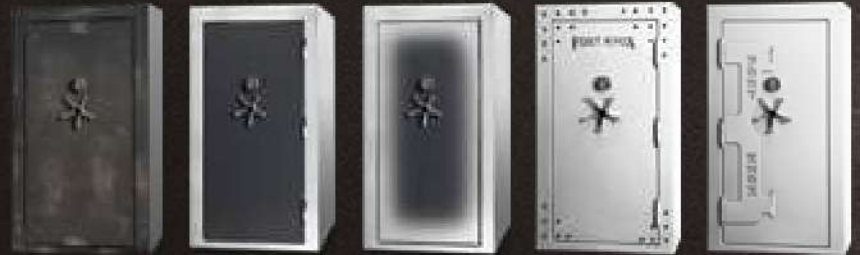

06. EXTERIOR COLORS

Choose from Our Range of Premium Paint Finishes, & Detail Options to Find Your Perfect Match

TEXTURED PAINT FINISH:

DARK GRANITE **LIGHT GRANITE** **RIMROCK**

PREMIUM UPGRADES:

DISTRESSED **TWO-TONE** **FADE** **RIVET TRIM** **CRANE HINGE**
Rivet Trim Included *External Hinge Only* *Select 2 Colors* *Specify Rivet Color* *Cut-Out Lettering*

HIGH GLOSS PAINT FINISH:

**Representation of color is not exact, appearance will vary*

PLATINUM **CEMENT** **COOL GREY** **SKY BLUE** **MERCEDES SILVER** **MIDNIGHT BLUE** **BURGUNDY WINE** **BLACK CHERRY**