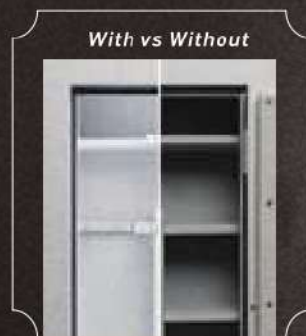

09. ACCESSORIES

Shop Accessories

INTERIOR ACCESSORIES:

CABINET

CARPETED PEDESTAL

PULL HANDLE

With vs Without

LED LIGHT SYSTEM

MIRROR

DEHUMIDIFIER

DOOR HOLSTER

DOOR ORGANIZER

BUNDLE PACKAGES

Customizing your safe is now more convenient than ever. We've combined our most popular accessories into cost-saving bundles. Simply choose the "Bundle" option in the Accessories tab of our Vault Builder to get started.